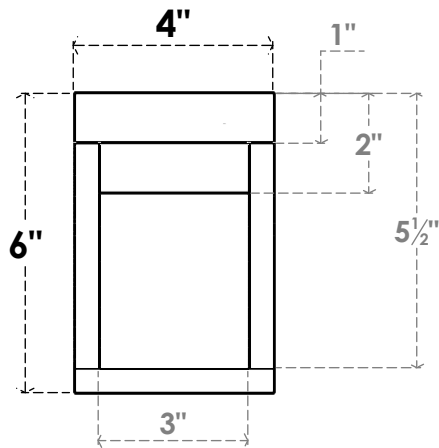

ITEM NUMBER: RFTURO040X06000X36000X006RIV00RCPR

4"W X 6"H X 36"L TIMBERTHANE ROUGH CEDAR RIVERA FAUX WOOD OPEN RAFTER TAIL, 6"L END, PRIMED TAN

FRONT PROFILE

ISOMETRIC

GENERATED DATE : 03/02/2023

EKENA MILLWORK
 2300 WEST MAIN ST.
 CLARKSVILLE, TX 75426
 TOLL FREE: 866-607-0453
 WWW.EKENAMILLWORK.COM

NOTES

1. INSTALLATION TO BE COMPLETED IN ACCORDANCE WITH MANUFACTURER'S SPECIFICATIONS.
2. DRAWING MAY NOT BE TO SCALE
3. THIS DRAWING IS INTENDED FOR DESIGN AND PLANNING PURPOSES ONLY.
4. ALL INFORMATION CONTAINED HEREIN WAS CURRENT AT THE TIME OF DEVELOPMENT BUT MUST BE REVIEWED AND APPROVED BY THE PRODUCT MANUFACTURER TO BE CONSIDERED ACCURATE.
5. TIMBERTHANE ARCHITECTURAL PRODUCTS ARE MADE FROM HIGH DENSITY URETHANE AND COME FACTORY PRIMED