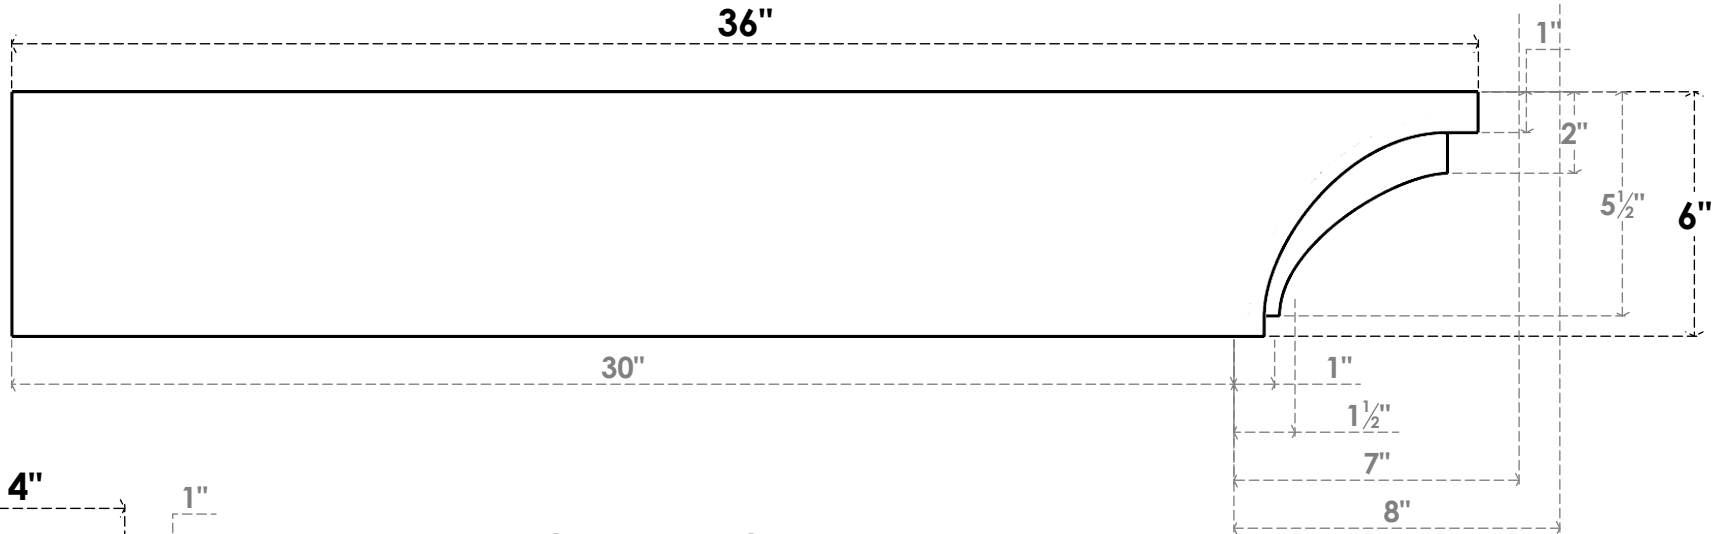

ITEM NUMBER: RFTURO040X06000X36000X006RIV00RCPR

4"W X 6"H X 36"L TIMBERTHANE ROUGH CEDAR RIVERA FAUX WOOD OPEN RAFTER TAIL, 6"L END, PRIMED TAN

FRONT PROFILE

ISOMETRIC

GENERATED DATE : 03/02/2023

EKENA MILLWORK
 2300 WEST MAIN ST.
 CLARKSVILLE, TX 75426
 TOLL FREE: 866-607-0453
 WWW.EKENAMILLWORK.COM

NOTES

1. INSTALLATION TO BE COMPLETED IN ACCORDANCE WITH MANUFACTURER'S SPECIFICATIONS.
2. DRAWING MAY NOT BE TO SCALE
3. THIS DRAWING IS INTENDED FOR DESIGN AND PLANNING PURPOSES ONLY.
4. ALL INFORMATION CONTAINED HEREIN WAS CURRENT AT THE TIME OF DEVELOPMENT BUT MUST BE REVIEWED AND APPROVED BY THE PRODUCT MANUFACTURER TO BE CONSIDERED ACCURATE.
5. TIMBERTHANE ARCHITECTURAL PRODUCTS ARE MADE FROM HIGH DENSITY URETHANE AND COME FACTORY PRIMED